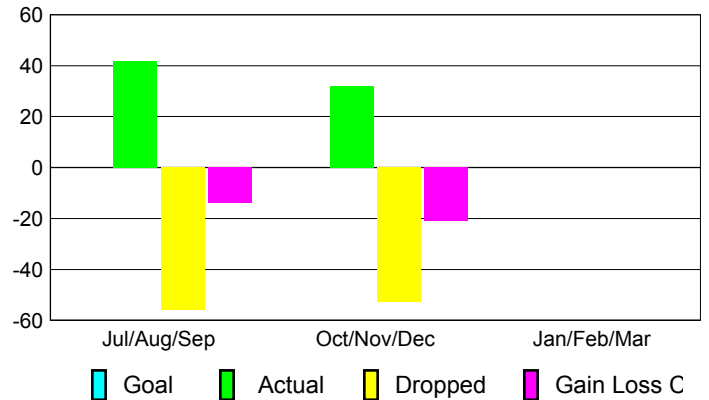

Membership Results 2012-2013

Goal, New, Dropped, Gain/Loss

Comparison of Membership Gain/Loss

Current Year Compared to the Previous Year