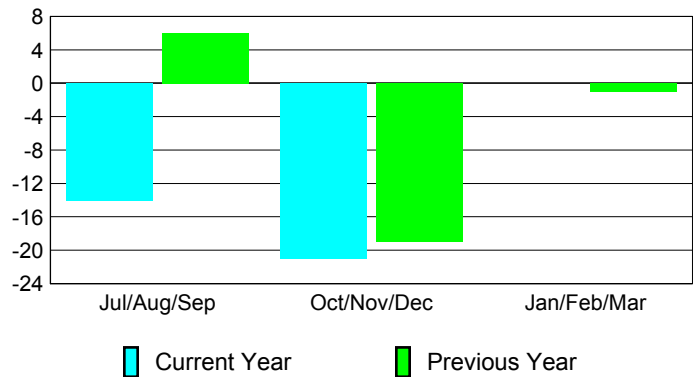

Membership Results
2012-2013

Membership
2011-2012

Month	Net Memb Goal	Actual New Memb	Actual Dropped Memb	Gain/Loss of Memb	Gain/Loss of Memb
Jul/Aug/Sep		42	-56	-14	6
Oct/Nov/Dec		32	-53	-21	-19
Jan/Feb/Mar					-1
Totals		74	-109	-35	-14

Membership Results 2012-2013

Goal, New, Dropped, Gain/Loss

Comparison of Membership Gain/Loss

Current Year Compared to the Previous Year

Gender Comparison 2012-2013

Jul/Aug/Sep

Oct/Nov/Dec

Jan/Feb/Mar